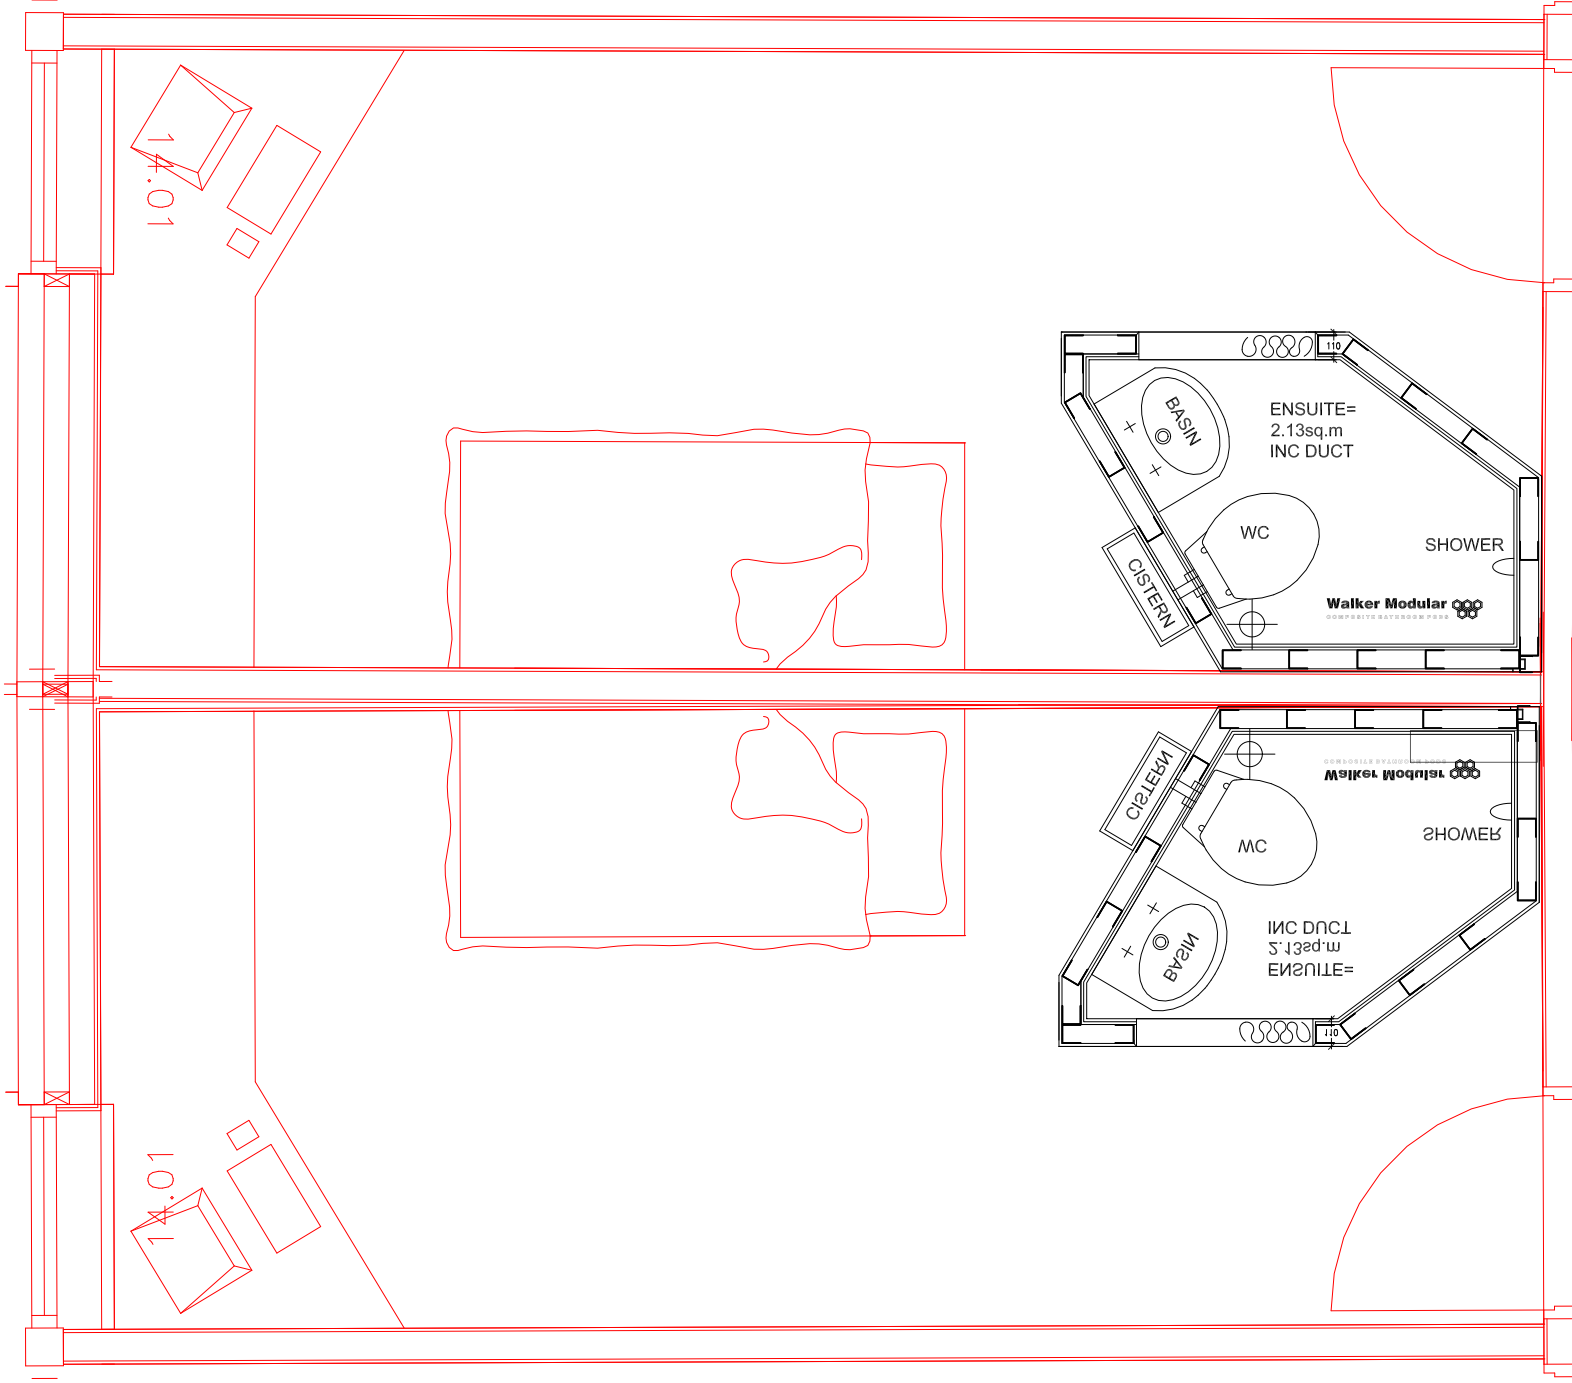

Do not scale from this drawing
All dimensions in mm
This drawing is protected by copyright and must not be used or reproduced without written consent of Walker Modular Ltd (c).

Description:
BATHROOM POD IN POSITION

ELEVATION @ A4

SIGNED

SHEET	SIZE	DATE	DRAWING NUMBER
1:15	A4	28/03/07	CP104

14.01

10.01